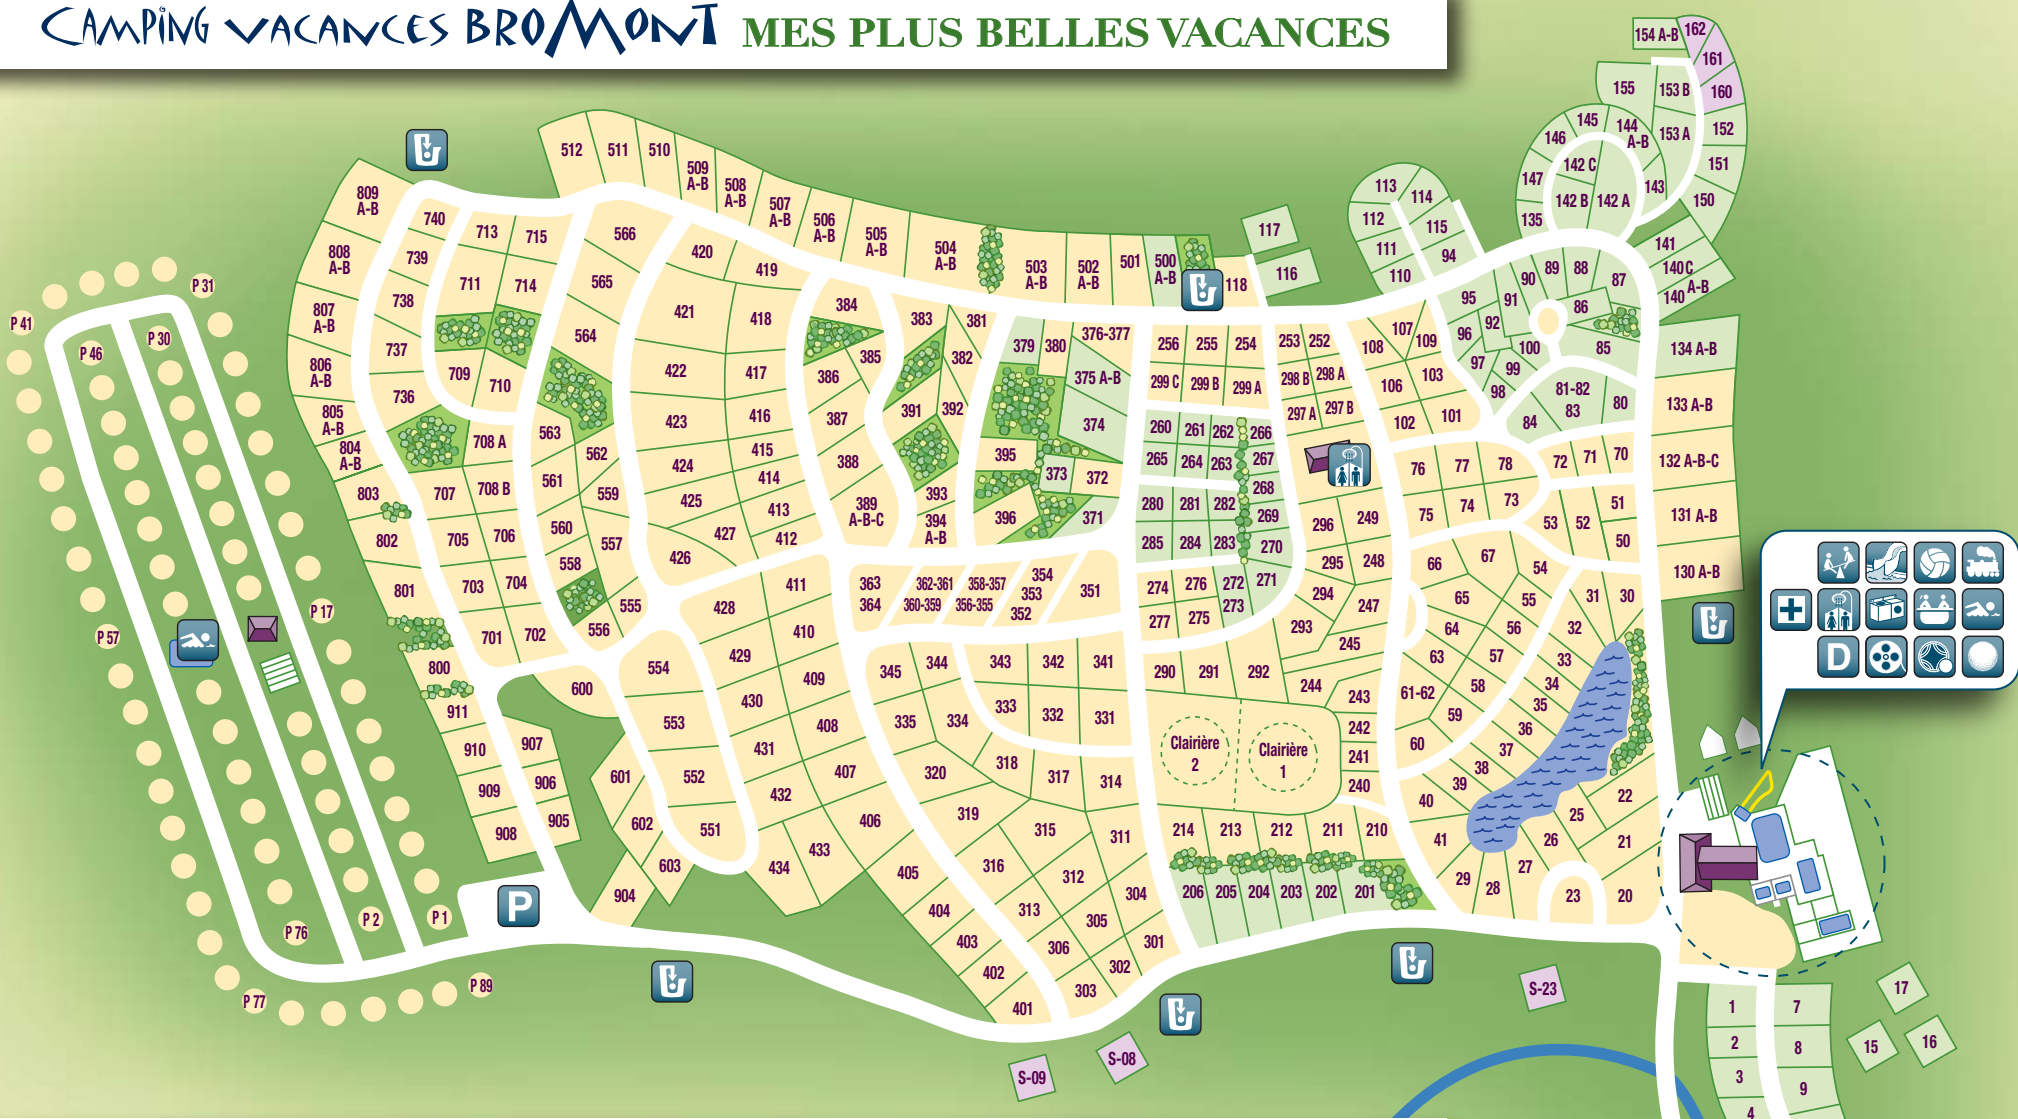

# CAMPING VACANCES BROMONT MES PLUS BELLES VACANCES

A grid of icons representing various amenities and services available at the camping site, including a first aid kit, a train, a pool, a playground, a spa, a movie projection, and a propane service.

1-877-534-4434

www.campingvacancesbromont.com

Circulation à **8 km/h**

Pont de bois

A row of icons representing amenities like a propane service, laundry, and a first aid kit.